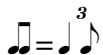

# The Unclouded Day

Right Hand Fingering  
T - Thumb  
I - Index  
M - Middle

Play with "swung" 1/8 notes

Musical notation for measures 1-4. Chords: G, C, G, D. Includes right-hand melody and guitar tablature.

Right Hand Fingering: M M M I T I T M M M I T T I I T T T

Chords: G D

Tablature: T A B (0-2-0-0-0-0-0) (0-0-0) (0-2-0-0-0-2) (0-0-0-2-0-0)

Musical notation for measures 13-16. Chords: G, C, G, D, G. Includes right-hand melody and guitar tablature.

Right Hand Fingering: I I I I I M I I T T M M M I T T I T T T

Chords: G C G D G

Tablature: T A B (0-0-0-0-0-0-0-2) (0-2-0) (0-2-0-0-0-2) (0-2-2-0)